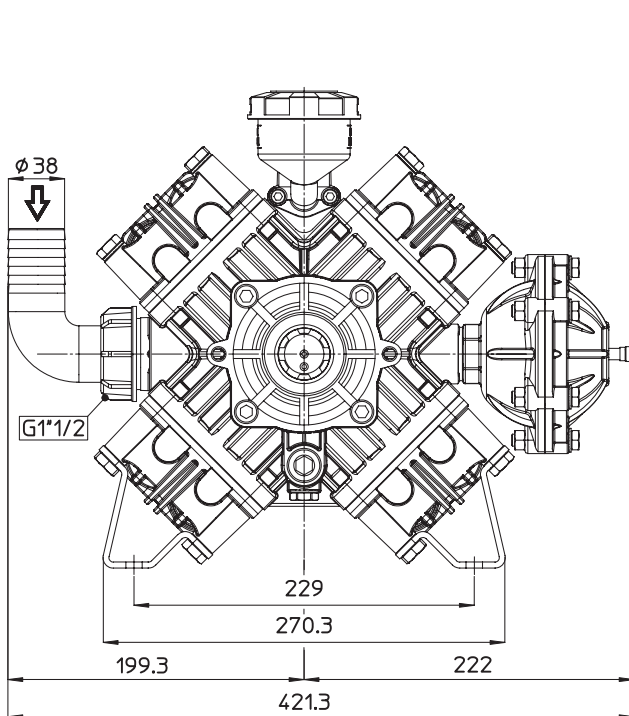

All Dimensions are WITHOUT Control Unit or Regulator

Dimensional Drawings are Shown in Millimeters. To Convert to Inches, Multiply Dimension x 0.03937

## Specifications

## DELTA 100

Inlet Port - Hose Barb	1-1/2" HB
Outlet Ports - Hose Barb	(2) 3/4" HB
Bypass - Hose Barb	1" HB
Dimensions	13.5" L x 17.0" W x 13.0" H
Diaphragm Material	GREENTECH (Std) Buna-N (Opt)

**Lubrication:** Requires 40 oz. of Udor Lube 40W Premium Pump Oil.  
Alternate Oil: 30W non-detergent or 15W-40 non-detergent oil.

## TORQUE SPECS

Ref.	Description	Ft./lb.	Nm
1	Diaphragm Bolts (Use Loctite 243)	18	25
2	Head Bolts	30	40
3	Pulsation Dampener Bolts	20	28
4	Inlet Flange Bolts	7	10
5	Bearing Flange Bolts	25	34
6	Oil Cup Bolts	6	8
7	Valve Cover Bolts	18	25