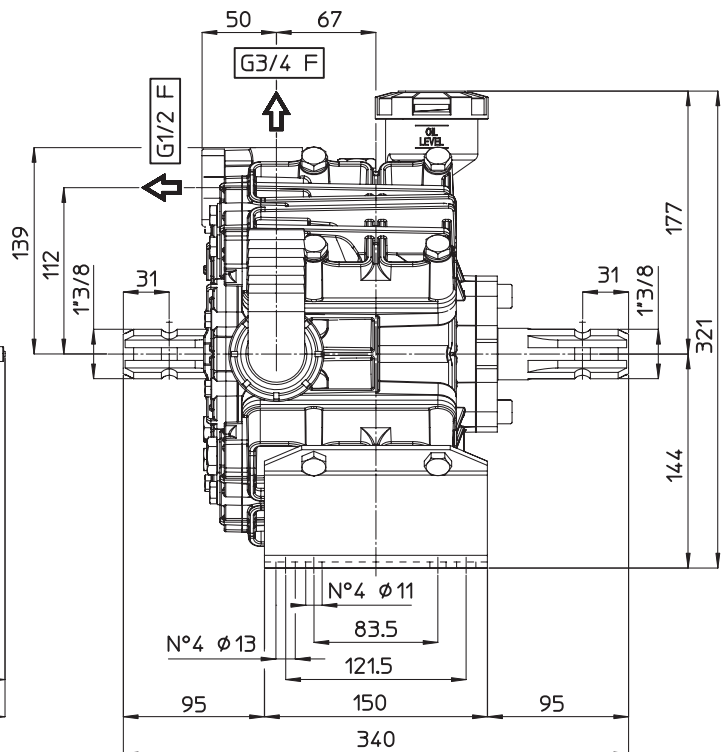

All Dimensions are WITHOUT Control Unit or Regulator

Dimensional Drawings are Shown in Millimeters. To Convert to Inches, Multiply Dimension x 0.03937

## Specifications

## DELTA 100

Inlet Port - Hose Barb	1-1/2" HB
Outlet Ports - Hose Barb	(2) 3/4" HB
Bypass - Hose Barb	1" HB
Dimensions	13.5" L x 17.0" W x 13.0" H
Diaphragm Material	GREENTECH (Std) Buna-N (Opt)

**Lubrication:** Requires 40 oz. of Udor Lube 40W Premium Pump Oil.  
Alternate Oil: 30W non-detergent or 15W-40 non-detergent oil.

## TORQUE SPECS

Ref.	Description	Ft./lb.	Nm
1	Diaphragm Bolts (Use Loctite 243)	18	25
2	Head Bolts	30	40
3	Pulsation Dampener Bolts	20	28
4	Inlet Flange Bolts	7	10
5	Bearing Flange Bolts	25	34
6	Oil Cup Bolts	6	8
7	Valve Cover Bolts	18	25